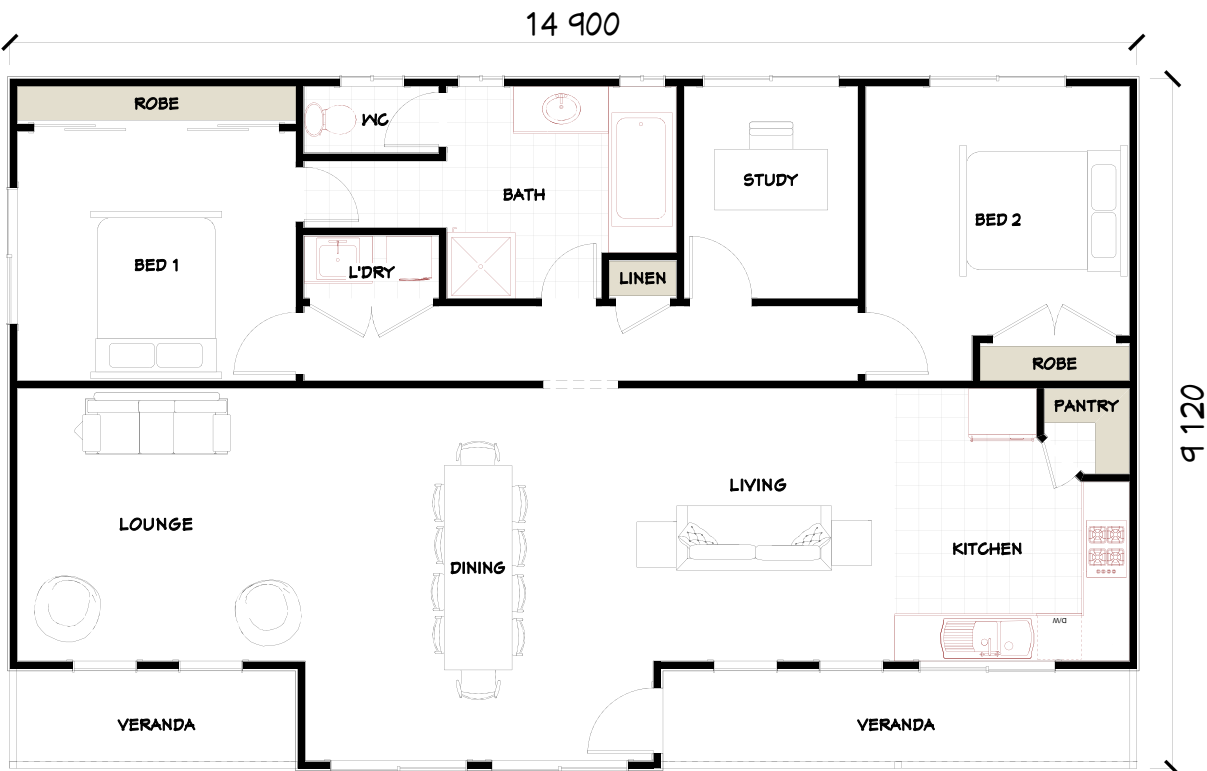

# HIDEAWAY 5

GETAWAY SERIES

ALSO AVAILABLE: HIDEAWAY 1, HIDEAWAY 2, HIDEAWAY 3 & HIDEAWAY 4

## FLOOR PLAN

### FEATURES

- 2 BEDROOMS
- OPEN LIVING AREA
- STUDY

### HOUSE AREAS

RESIDENCE	122.56 m <sup>2</sup>
VERANDA	13.33 m <sup>2</sup>
TOTAL	135.89 m <sup>2</sup>